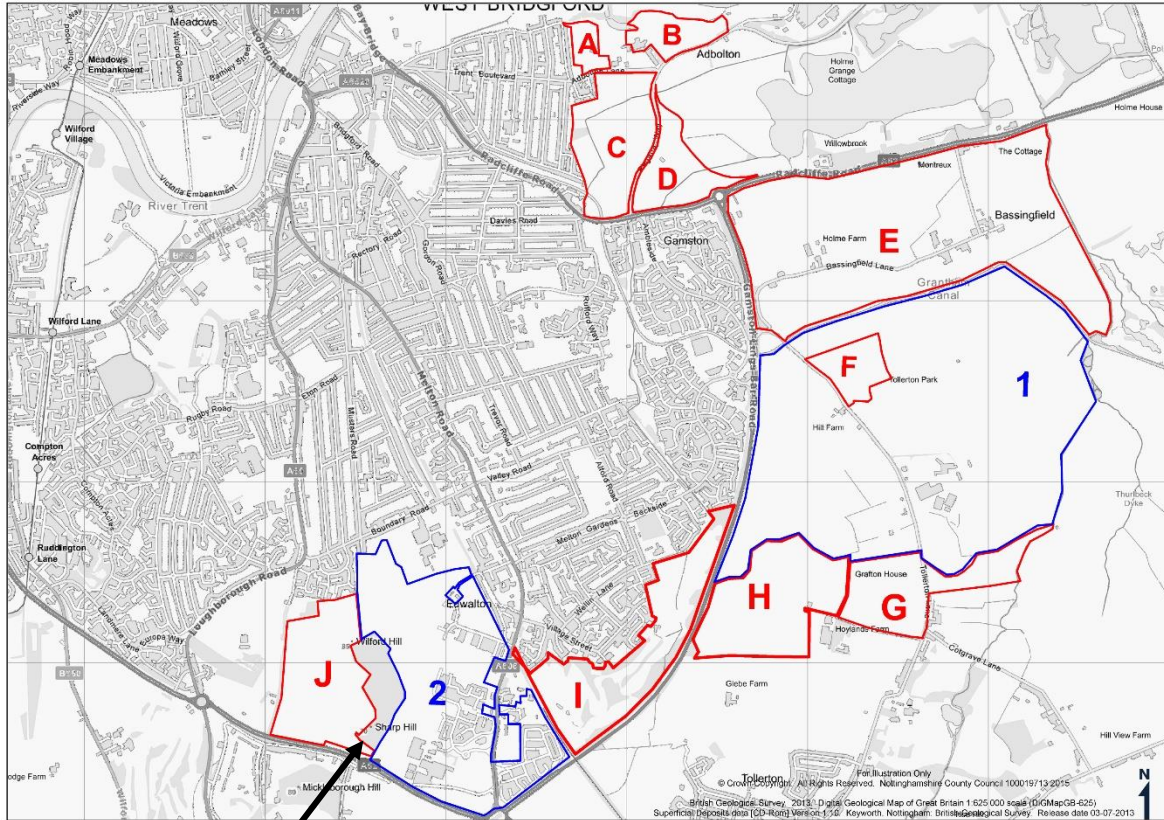

Policy Committee – 17.03.21 - Provision of a Replacement Primary School and New Secondary School, West Bridgford and Expansion of Rushcliffe School Report

Site of completed £10.3m new Rosecliffe Spencer Academy primary school in Edwalton offering 315 school places and 39 nursery places

Key:

1 & 2 = Strategic Housing sites

A to J = Sites Reviewed